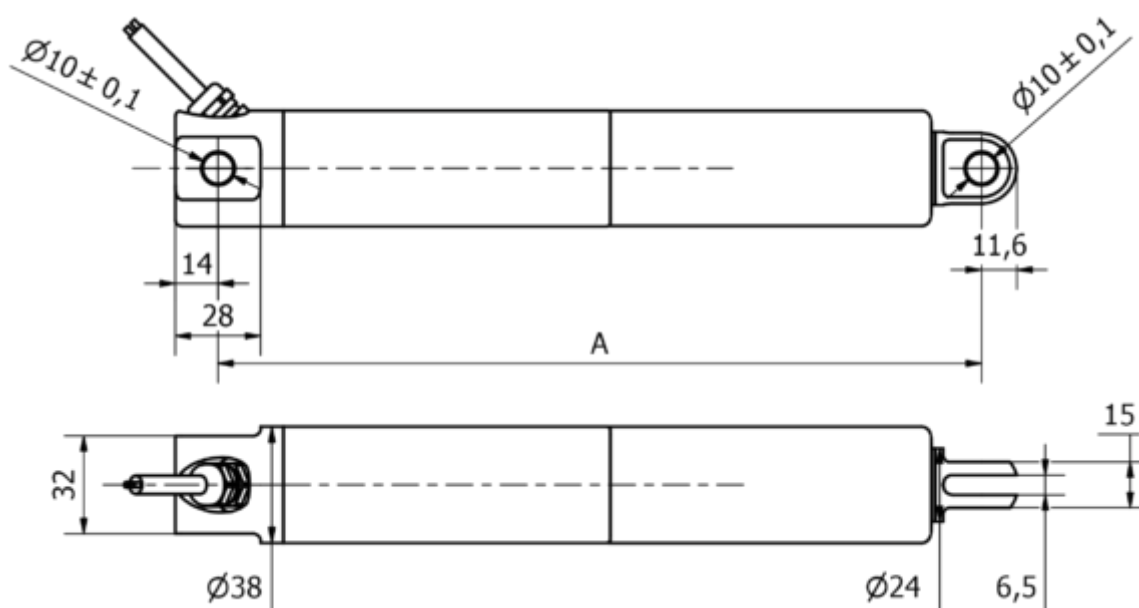

# Data Sheet

Article number: 8S38215018003KCNLSK0

Description: KLEEl ine38, 150mm, 1800N, 3 mm/s, Stainless steel, IP69K  
24 VDC, 3 m. Cable, Limit Switch Hall, Clevis

## Measures

A	= 230 + slaglængde/stroke
Cable length	= 3 m
Load speed mm/s	= 3 mm/s
Option	= Hall sensor
Stroke (mm)	= 150
Voltage	= 24 V